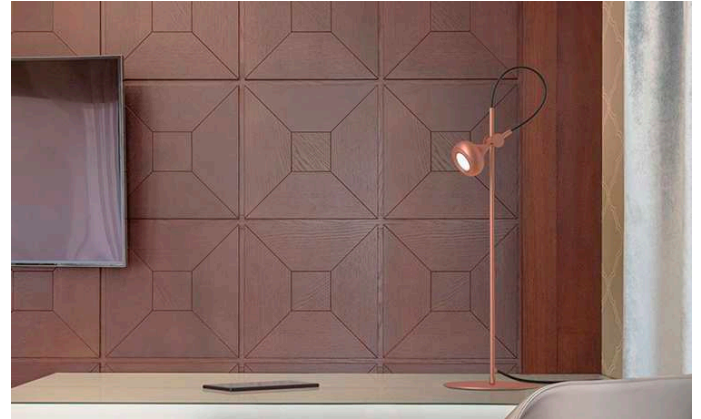

MINI MAXI PS-213

Collection MINI MAXI

Designer Nacho Timón

Application Table lamp

Frame Steel

Diffuser Aluminium

Bulb Led

Power 8 W

Lumen 960 lm

Kelvin 3.000K

Switch Yes

IP 20

Class I

RF 850º

F Installation on flammable surfaces

Energy efficiency

Options LED 4000K

Finishes

N-Black

NM-Matt nickel

B-White

COS-Satin copper

C-Chrome

Dimensions