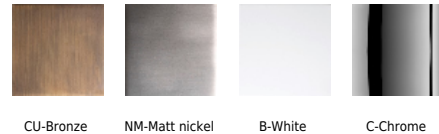

# COSMOS P-164 REG

Designer	Equipo Pujol
Application	Floor lamp
Frame	Steel
Bulb	Led
Power	39/3 W
Lumen	4.000/195 lm
Kelvin	3.000K
Dimmable	Push
Switch	No
IP	20
Class	I
RF	850°
F	Installation on flammable surfaces
Options	LED 2700K

## Finishes

CU-Bronze

NM-Matt nickel

B-White

C-Chrome