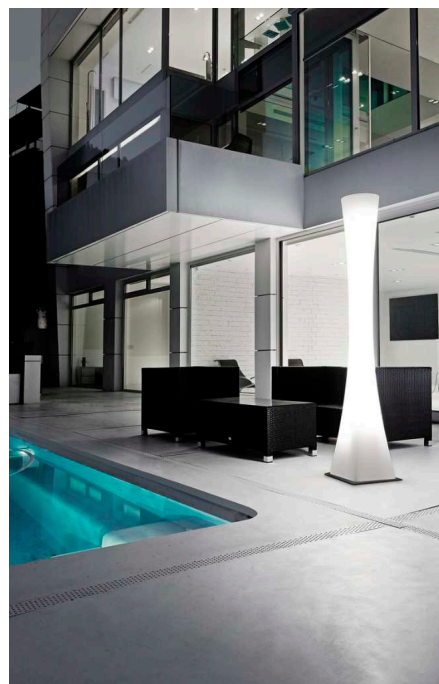

MASAI P-932/EXT/RGB

Designer Hector Alonso

Application Floor lamp

Frame Polycarbonate

Bulb Led

Power 80 W

Lumen 5.700 lm

Dimmable Push

Switch No

IP 65

Class I

RF 850°

F Installation on flammable surfaces

Options KIT/932

Finishes

Dimensions