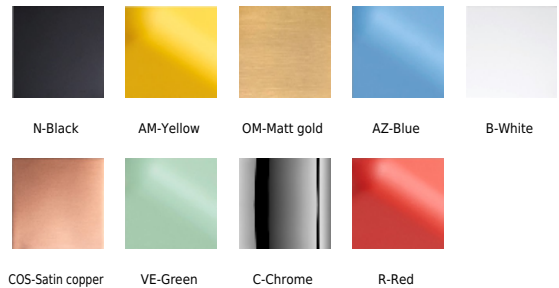

Kelvin 3.000K

Dimmable Optional

Switch Yes

IP 20

Class I

RF 850°

F Installation on flammable surfaces

Energy efficiency

Options LED 2700K

Finishes

Dimensions