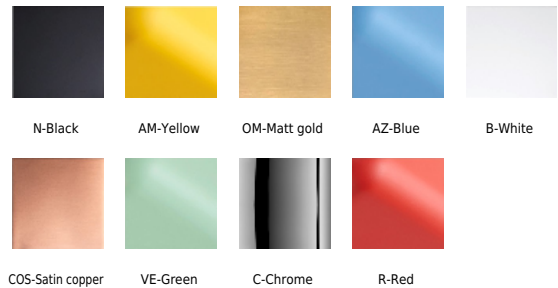

Kelvin 3.000K

Dimmable Optional

Switch Yes

IP 20

Class I

RF 850°

F Installation on flammable surfaces

Energy efficiency

Options LED 2700K

## Finishes