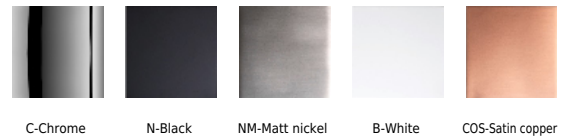

## Finishes

C-Chrome

N-Black

NM-Matt nickel

B-White

COS-Satin copper