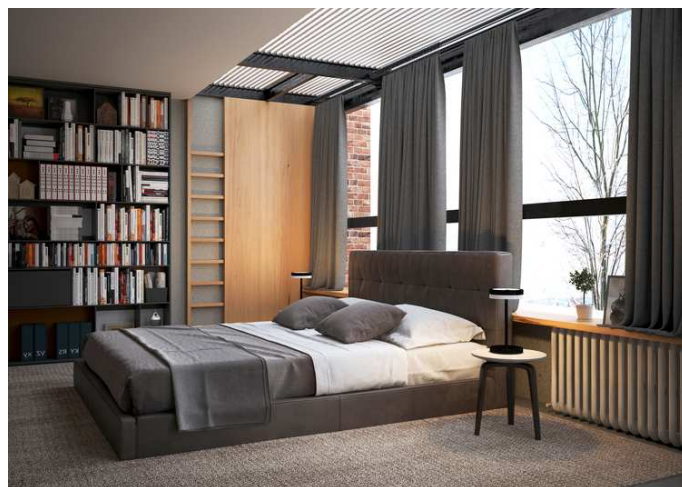

# CIRCULAR PS-203

Collection	CIRCULAR
Designer	Aggo Estudi
Application	Table lamp
Frame	Steel
Diffuser	Aluminium
Bulb	Led
Power	13 W
Lumen	1.250 lm
Kelvin	3.000K
Dimmable	Push
Switch	No
IP	20
Class	I
F	Installation on flammable surfaces
Energy efficiency	
Options	LED 2700K