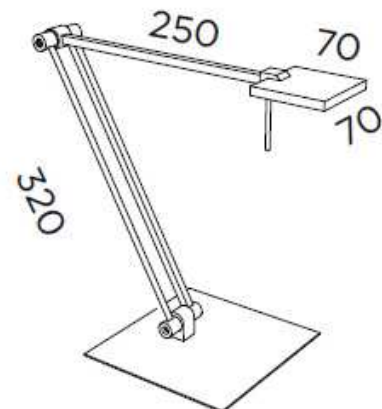

DEL PS-33

Collection	DEL
Designer	Equipo Pujol
Application	Table lamp
Frame	Aluminium-Steel
Bulb	Led
Power	6 W
Lumen	900 lm
Kelvin	3.000K
Switch	Yes
IP	20
Class	I
RF	850°
F	Installation on flammable surfaces

Finishes

N-Black

NM-Matt nickel

B-White

C-Chrome

Dimensions

Energy efficiency