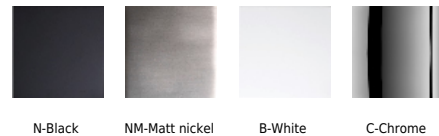

# DEL PS-75

Collection	DEL
Designer	Equipo Pujol
Application	Table lamp
Frame	Aluminium-Steel
Bulb	Led
Power	6 W
Lumen	900 lm
Kelvin	3.000K
Switch	Yes
IP	20
Class	I
RF	850°
F	Installation on flammable surfaces

## Finishes

N-Black

NM-Matt nickel

B-White

C-Chrome