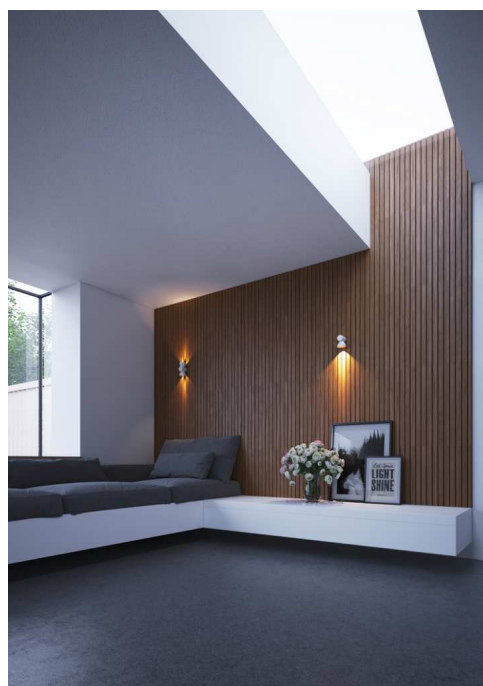

KEY A-206/1

Designer Hugo Tejada

Application Applique murale

Armature Acier

Ampoule Led

Puissance 8 W

Lumen 640 lm

Kelvin 3.000K