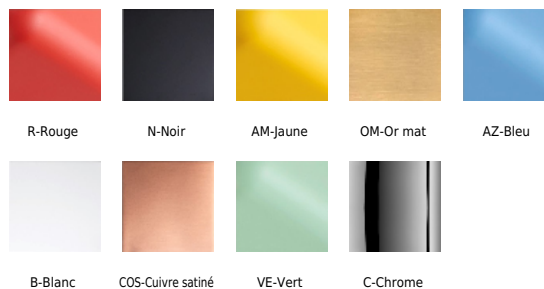

Finitions

Dimensions