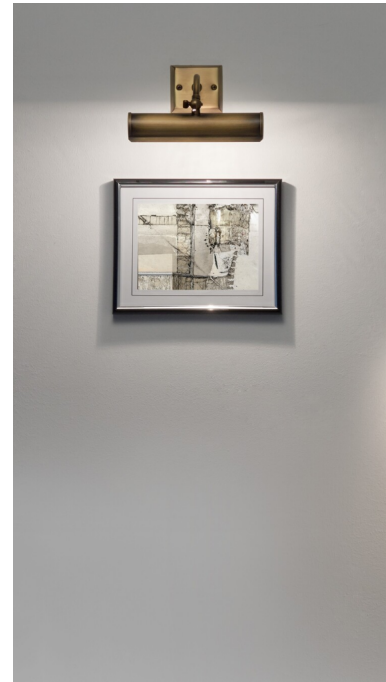

APLIQUES DE CUADRO A-1001

Designer Equipo Pujol

Application Picture light

Frame Brass-Steel

Diffuser Steel

Bulb Led

lamp holder E14

Switch No

IP 20

Class I

RF 850°

F Installation on flammable surfaces

Finishes

O-Gold

CU-Bronze

NM-Matt nickel