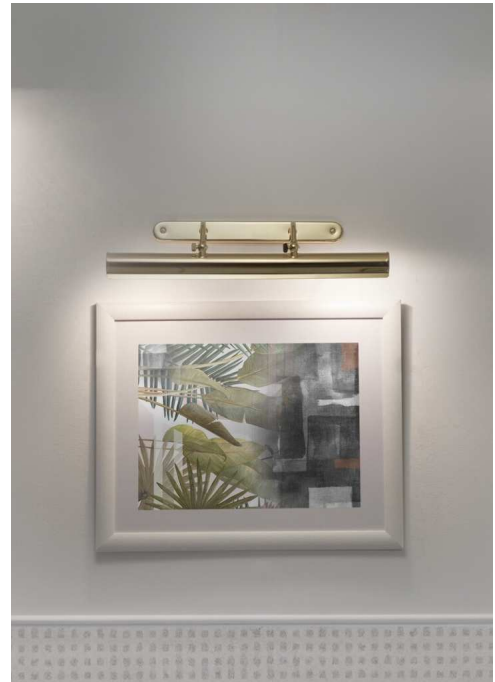

APLIQUES DE CUADRO A-1006

Designer	Equipo Pujol
Application	Picture light
Frame	Brass-Steel
Diffuser	Steel
Bulb	Led
lamp holder	4 X E14
Switch	No
IP	20
Class	II
RF	850º
F	Installation on flammable surfaces

Finishes

O-Gold

CU-Bronze

NM-Matt nickel

Dimensions