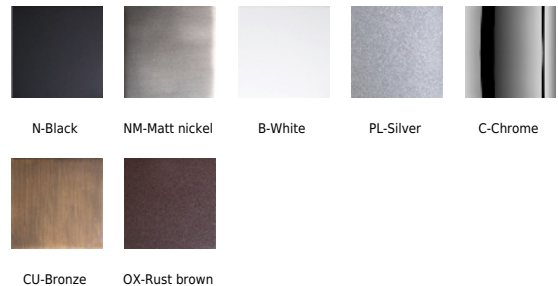

Lumen 2.650 lm

Kelvin 3.000K

Dimmable Phase cut

Switch No

IP 20

Class I

RF 850°

F Installation on flammable surfaces

Energy efficiency

Options IP44 Class II, 2700K or 4000K, Only light above, Only light down

Finishes

Dimensions