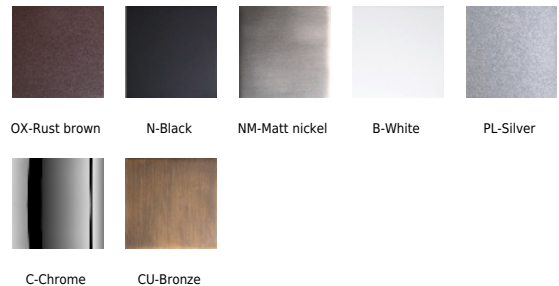

ARCOS A-914/30

Collection	ARCOS
Designer	Equipo Pujol
Application	Wall light
Frame	Aluminium
Diffuser	Methacrylate
Bulb	Led
Power	16 W
Lumen	2.650 lm
Kelvin	3.000K
Dimmable	Phase cut
Switch	No
IP	20
Class	I
RF	850°
F	Installation on flammable surfaces
Energy efficiency	
Options	IP44 Class II, 2700K or 4000K, Only light above, Only light down

Finishes

Dimensions