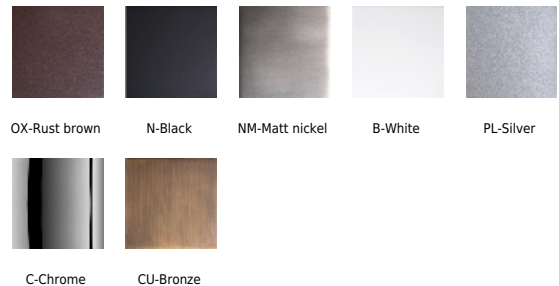

Lumen 7.950 lm

Kelvin 3.000K

Dimmable Phase cut

Switch No

IP 20

Class I

RF 850°

F Installation on flammable surfaces

Energy efficiency

Options IP44 Class II, 2700K or 4000K, Only light above, Only light down

Finishes

Dimensions