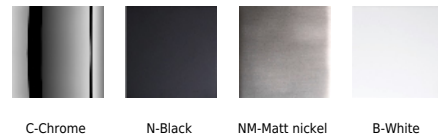

PRIM A-155/90

Collection	PRIM
Designer	Equipo Pujol
Application	Wall light
Frame	Aluminium
Diffuser	Polycarbonate
Bulb	Led
Power	47 W
Lumen	7.950 lm
Kelvin	3.000K
Dimmable	Optional
Switch	No
IP	20
Class	I
RF	850°
F	Installation on flammable surfaces
Energy efficiency	
Options	IP44 Class II, 2700K or 4000K, Only light above, Only light down

Finishes

C-Chrome

N-Black

NM-Matt nickel

B-White

Dimensions