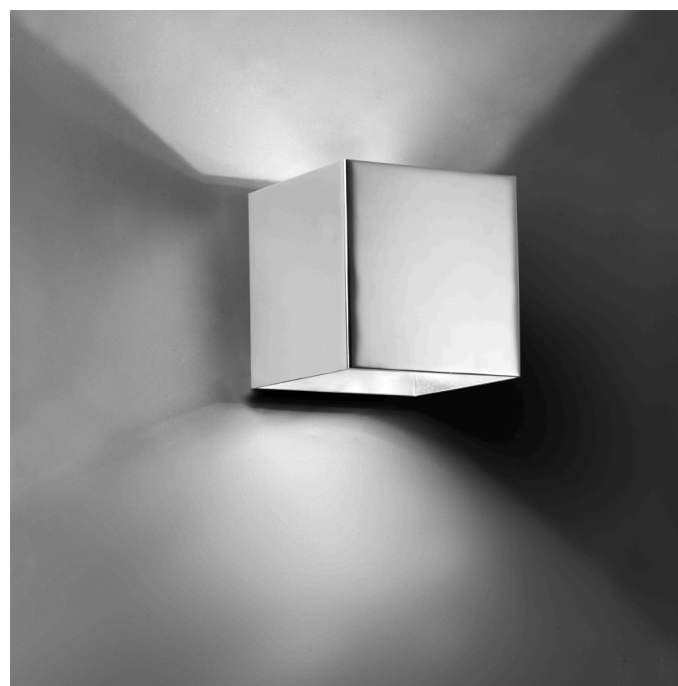

BRIC A-48

Designer Equipo Pujol

Application Wall light

Frame Aluminium

Bulb Led

Power 8 W

Lumen 800 lm

Kelvin 3.000K

Switch No

IP 20

Class I

RF 850°

F Installation on flammable surfaces

Finishes

B-White

C-Chrome