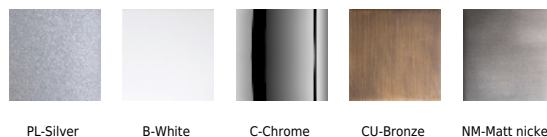

APOLO A-811/15

Collection APOLO

Designer Equipo Pujol

Application Wall light

Frame Brass

Diffuser Glass

Bulb Led

lamp holder R7s

Switch No

IP 44

Class I

RF 850°

F Installation on flammable surfaces

Finishes

PL-Silver

B-White

C-Chrome

CU-Bronze

NM-Matt nickel

Dimensions