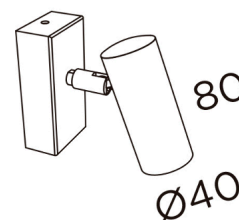

BASIC A-158

Designer Equipo Pujol

Application Wall light

Frame Steel

Bulb Led

Power 4 W

Lumen 400 lm

Kelvin 3.000K

Switch Optional

IP 20

Class I

RF 850°

F Installation on flammable surfaces

Finishes

C-Chrome

NM-Matt nickel

Dimensions

Energy efficiency