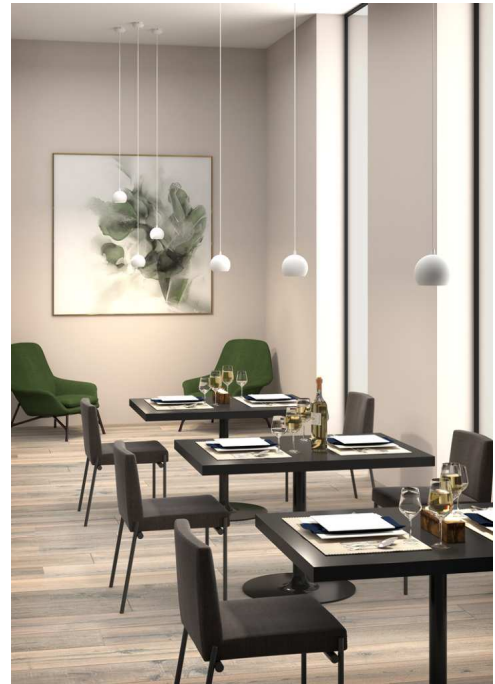

BOLA C-159/A

Designer Equipo Pujol

Application Pendant light

Frame Acero

Bulb Led

Power 7 W

Lumen 970 lm

Kelvin 3.000K

Dimmable Phase cut

Switch No

IP 20

Class I

RF 850°

F Installation on flammable surfaces

Energy efficiency

Options LED 2700K

Finishes

COS-Satin copper

C-Chrome

NM-Matt nickel

B-White

Dimensions

Ø140