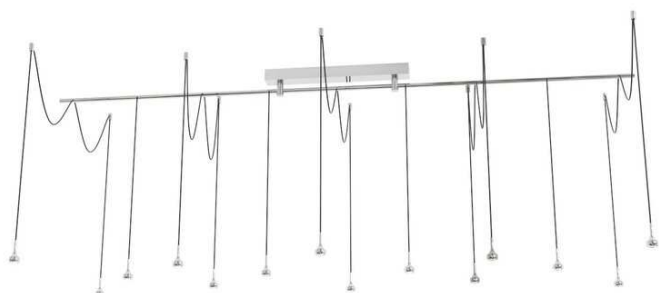

MINI C-197/14

Designer Nacho Timón

Application Pendant light

Frame Steel

Diffuser Aluminium

Bulb Led

Power 42 W

Lumen 2.730 lm

Kelvin 3.000K

Switch No

IP 20

Class I

F Installation on flammable surfaces

Finishes

N-Black

NM-Matt nickel

B-White

COS-Satin copper

C-Chrome

Dimensions