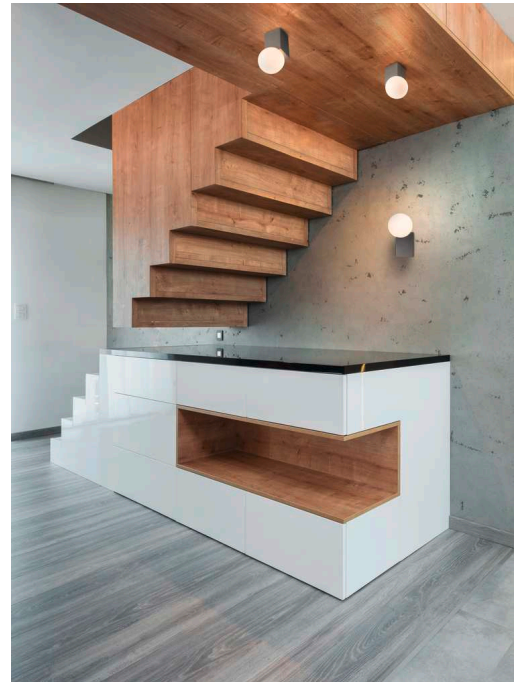

CUB PL-177/100

Collection CUB

Designer Aggo Estudi

Application Ceiling light

Frame Aluminium

Diffuser Glass

Bulb Led

lamp holder G9

Switch No

IP 20

Class I

RF 850°

F Installation on flammable surfaces

Finishes

COS-Satin copper

C-Chrome