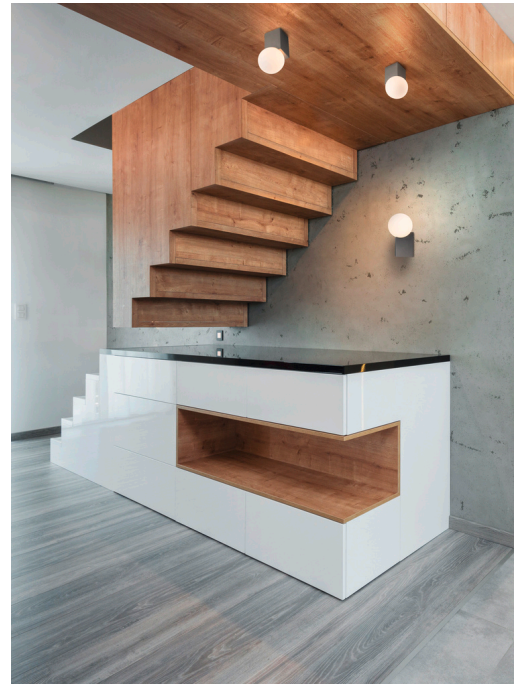

CUB PL-177/160

Collection CUB

Designer Aggo Estudi

Application Plafonnier

Armature Aluminium

Diffuseur Verre

Ampoule Led

Douille G9