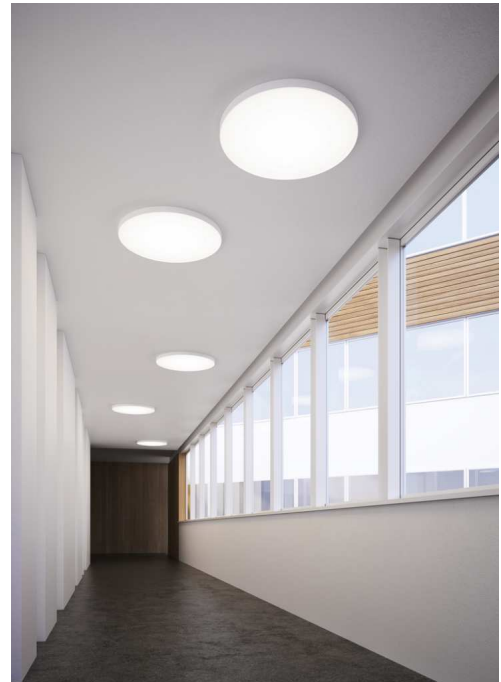

PLAFO PL-190/40

Designer	Equipo Pujol
Application	Ceiling light
Frame	Aluminium
Diffuser	Polycarbonate
Bulb	Led
Power	34 W
Lumen	3.860 lm
Kelvin	3.000K
Dimmable	Dali
Switch	No
IP	20
Class	I
F	Installation on flammable surfaces