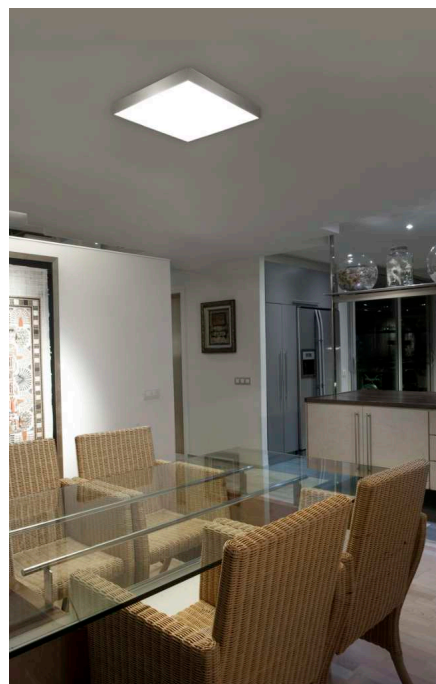

# APOLO PL-881/35

Collection APOLO

Designer Equipo Pujol

Application Ceiling light

Frame Brass

Diffuser Glass

Bulb Led

lamp holder 2 X R7s