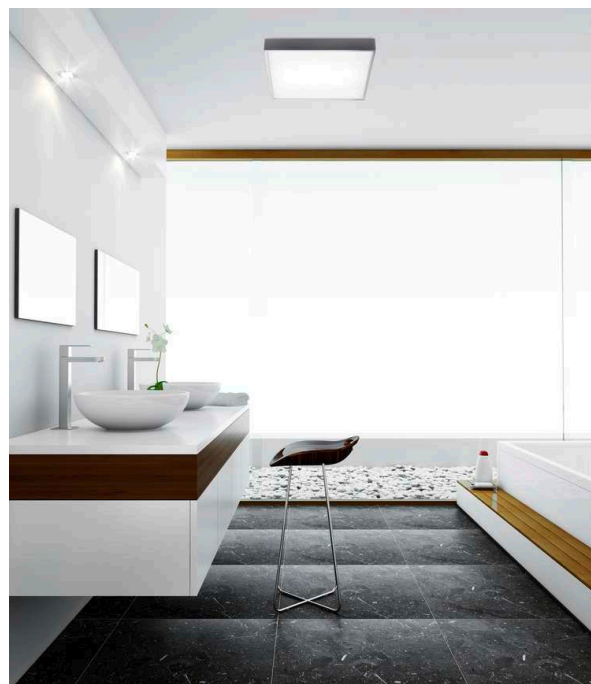

APOLO PL-881/50 LED

Collection APOLO

Designer Equipo Pujol

Application Ceiling light

Frame Brass

Diffuser Glass

Bulb Led

Power 34 W

Lumen 4.600 lm

Kelvin 3.000K

Dimmable Optional

Switch No

IP 20

Class I

RF 850°

F Installation on flammable surfaces

Energy efficiency

Options IP44 Class II, 4000K, Only light above, Only light down

Finishes

C-Chrome

NM-Matt nickel

Dimensions