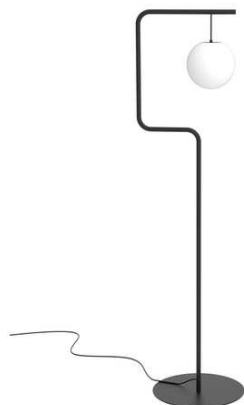

ZIG P-218/C

Collection ZIG

Designer Nacho Timón

Application Floor lamp

Frame Steel

Diffuser Glass

Bulb Led

lamp holder E27

Switch Yes

IP 20

Class I

RF 850º

F Installation on flammable surfaces

Finishes

N-Black

Dimensions