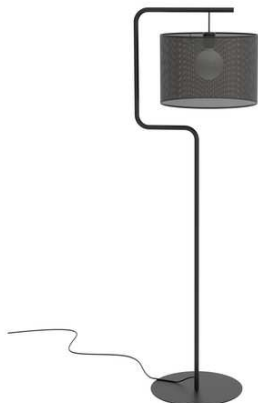

# ZIG P-218/T

|             |                                    |
|-------------|------------------------------------|
| Collection  | ZIG                                |
| Designer    | Nacho Timón                        |
| Application | Floor lamp                         |
| Frame       | Steel                              |
| Diffuser    | Fabric                             |
| Bulb        | Led                                |
| lamp holder | E27                                |
| Switch      | Yes                                |
| IP          | 20                                 |
| Class       | I                                  |
| RF          | 850º                               |
| F           | Installation on flammable surfaces |

## Finishes

N-Black

## Dimensions