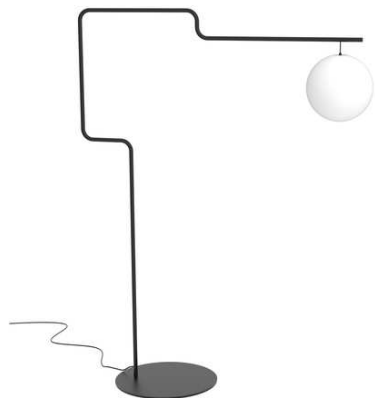

ZIG P-219/C

Collection ZIG

Designer Nacho Timón

Application Floor lamp

Frame Steel

Diffuser Glass

Bulb Led

lamp holder E27

Switch Yes

IP 20

Class I

RF 850º

F Installation on flammable surfaces

Finishes

N-Black

Dimensions