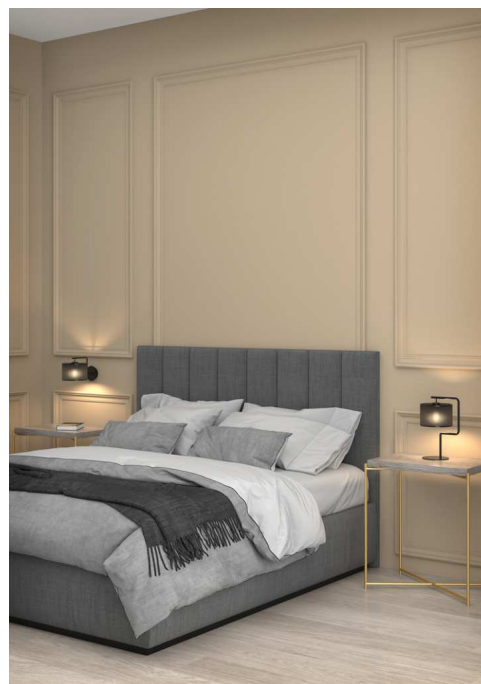

ZIG PS-221/T

Collection ZIG

Designer Nacho Timón

Application Table lamp

Frame Steel

Diffuser Fabric

Bulb Led

lamp holder E27

Switch Yes

IP 20

Class II

RF 850°

F Installation on flammable surfaces

Finishes

N-Black

Dimensions