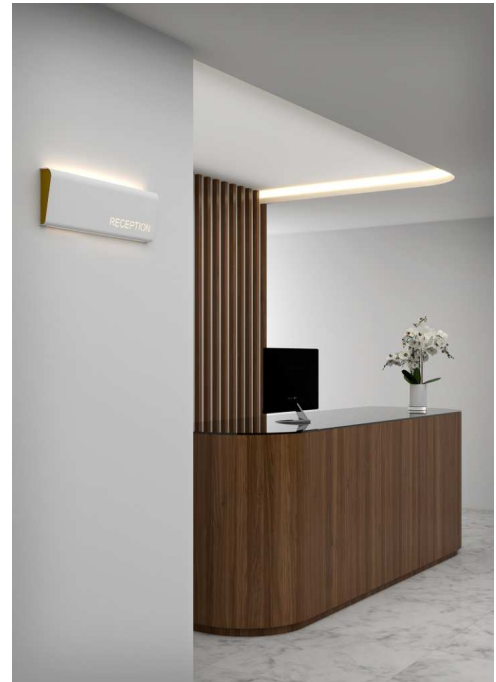

# SUTIL A-225/30

Designer	Nacho Timón
Application	Wall light
Frame	Steel
Diffuser	Methacrylate
Bulb	Led
Power	7 W
Lumen	500 lm
Kelvin	3.000K
Switch	No
IP	20
Class	I
RF	850º
F	Installation on flammable surfaces

## Finishes

B-White

N-Black