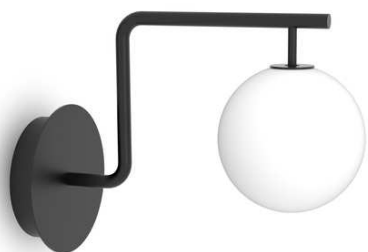

# ZIG A-224/C

Collection	ZIG
Designer	Nacho Timón
Application	Wall light
Frame	Steel
Diffuser	Glass
Bulb	Led
lamp holder	E27
Switch	No
IP	20
Class	I
RF	850°
F	Installation on flammable surfaces

## Finishes

N-Black