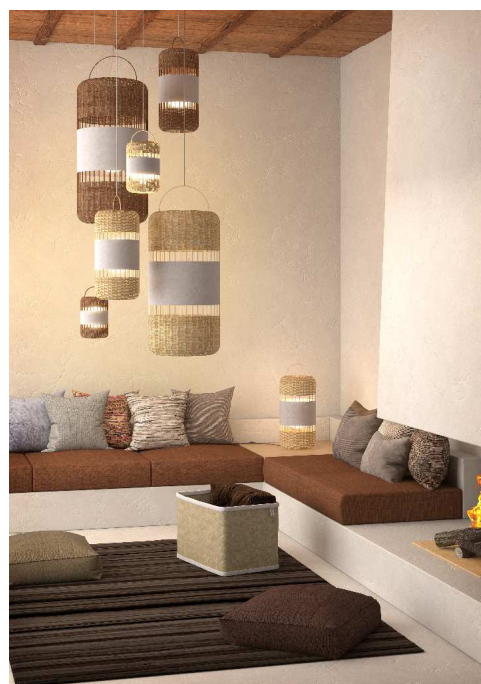

# NATURAL MIS-02-20

Collection NATURAL

Designer Equipo Pujol

Application Table lamp

Frame Natural fibers

Diffuser Glass

Bulb Led

lamp holder E27