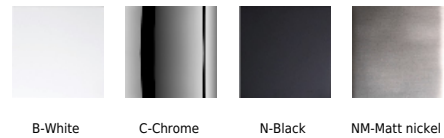

DEL A-74

Collection	DEL
Designer	Equipo Pujol
Application	Wall light
Frame	Aluminium
Bulb	Led
Power	6 W
Lumen	900 lm
Kelvin	3.000K
Switch	Yes
IP	20
Class	I
RF	850º
F	Installation on flammable surfaces

Energy efficiency

Finishes

B-White

C-Chrome

N-Black

NM-Matt nickel

Dimensions