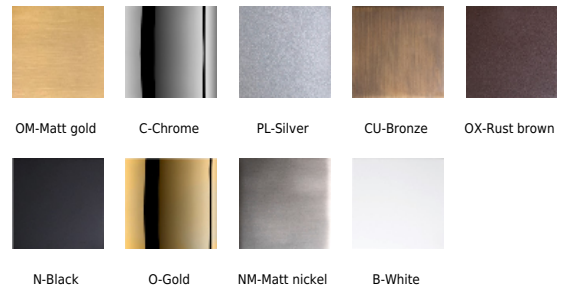

ESFERIC A-300

Designer	Equipo Pujol
Application	Wall light
Frame	Steel
Diffuser	Glass
Bulb	Led
lamp holder	G9
Switch	No
IP	20
Class	I
RF	850º
F	Installation on flammable surfaces

Finishes

Dimensions