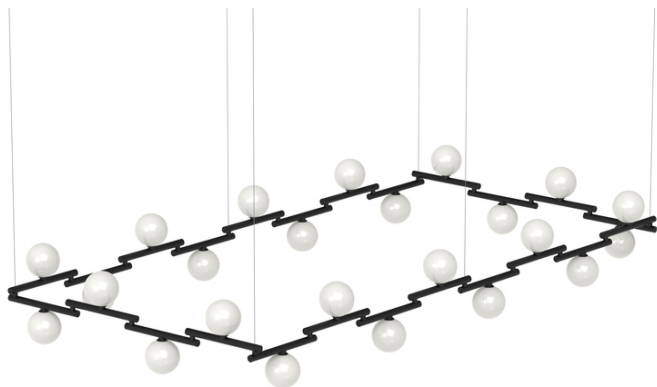

ZEN C-239/24

Designer Hugo Tejada

Application Pendant light

Frame Steel

Diffuser Glass

Bulb Led

lamp holder E27

Switch No

IP 20

Class I

RF 850°

F Installation on flammable surfaces

Finishes

N-Black

P0-Gold lacquered

Dimensions