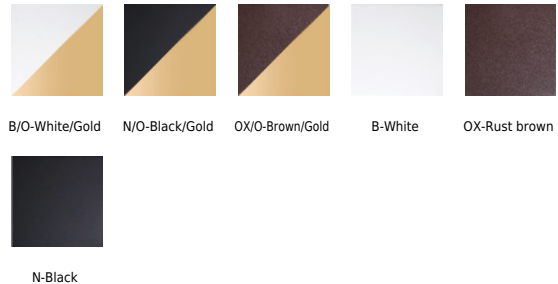

Kelvin 3.000K

Switch No

IP 20

Class I

RF 850°

F Installation on flammable surfaces

## Finishes