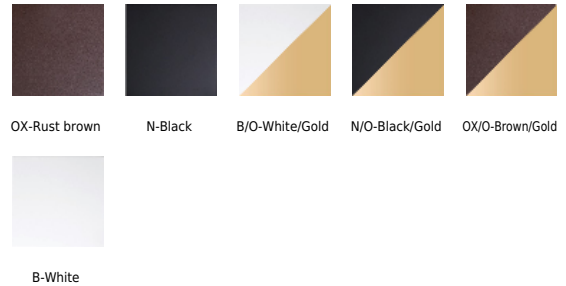

Kelvin 3.000K

Switch No

IP 20

Class I

RF 850°

F Installation on flammable surfaces

Finishes

Dimensions