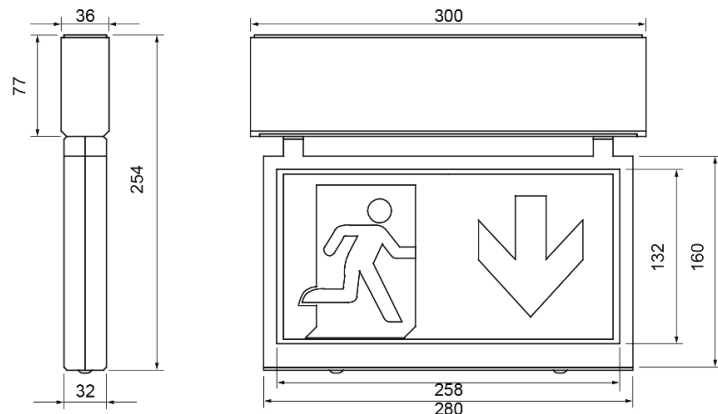

— Installation —

Wall	Surface	✓
	Recessed	✗
	Flag	✓
Ceiling	Surface	✓
	Recessed	✗
	Suspended	✓

— Dimensions (mm) —

— Specification —

 Body: Polycarbonate

 IP42

 IK04

 Emergency: 50 ~ 120 lm
Mains: 50 ~ 70 lm