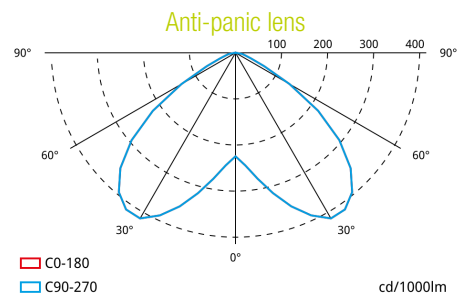

— Photometric guide —

— Accessories —