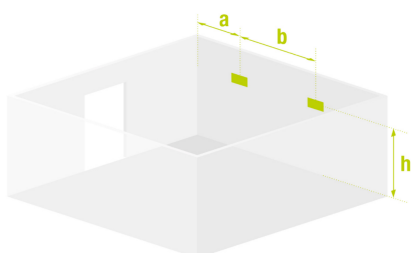

Anti-panic lens

h	a	b	c	d
2 m	3,3 m	6,5 m	3,3 m	6,5 m
2.5 m	3,9 m	7,5 m	3,9 m	7,5 m
3 m	4,5 m	8,5 m	4,5 m	8,5 m
4 m	5,1 m	10,0 m	5,1 m	10,5 m
5 m	5,7 m	11,5 m	5,7 m	11,5 m

Spacing data calculated with no reflections and a maintenance factor of 0.9.
Compliant with the updated standard EN-1838:2024.

Minimum illuminance of 0.5 (anti-panic calculation).

The calculation of spacing distances is carried out considering the height of the light emission point, without taking into account the dimensions of the luminaire.