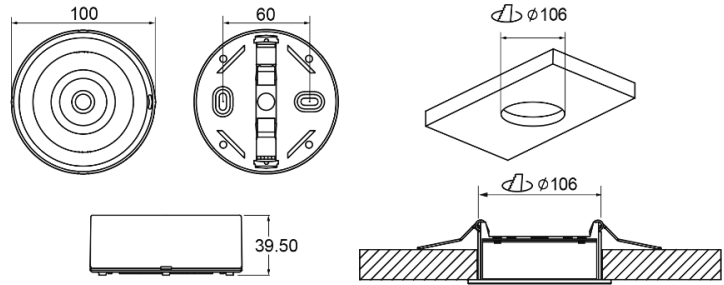

— Dimensions (mm) —

— Specification —

- Body: Polycarbonate
- IP42
- IK04
- Emergency: 50 ~ 250 lm
  Mains: 100 ~ 150 lm
- Autonomy: 1 h, 3 h, 8 h
  Battery: LiFePO₄
- Charging time: 12 h

- Supply: 230V 50Hz
- LED Colour temperature: 4000 K
- Working temperature: 0/40 °C
- AutoTest
- DALI2

— Technical compliance —

EN-303-446-1 EN-60598-1 EN-60598-2-22
EN-62034 EN-62386

— Certifications —