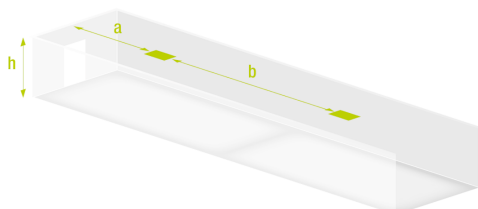

— Range —

	Emergency	Mains	Type*	Lens	Dur.	Battery	Part number
AutoTest	250 lm	150 lm	M/NM	Anti-panic and Escape Route	1 h	3.2V-1.5Ah LiFePO₄	LSP3255LXP
	165 lm	100 lm	M/NM	Anti-panic and Escape Route	3 h	3.2V-1.8Ah LiFePO₄	LSP3175LXP3
	250 lm	150 lm	M/NM	Anti-panic and Escape Route	1 h	3.2V-1.5Ah LiFePO₄	LSP3255LAP
	165 lm	100 lm	M/NM	Anti-panic and Escape Route	3 h	3.2V-1.8Ah LiFePO₄	LSP3175LAP3
Wireless SmartZ®	250 lm	150 lm	M/NM	Anti-panic and Escape Route	1 h	3.2V-1.5Ah LiFePO₄	LSP3255LWP
	165 lm	100 lm	M/NM	Anti-panic and Escape Route	3 h	3.2V-1.8Ah LiFePO₄	LSP3175LWP3
	50 lm		M/NM	Antipanic	8 h	3.2V-1.8Ah LiFePO₄	LSP3050LW8

*M/NM: Maintained/Non Maintained. With a switch which allows to select Maintained or Non Maintained mode function.

— Available colours —

For black version, add "N" at the end of the part number.

— Spacing table —

Calculated for reference LSP3175LWP3 (165 lm)

Escape route lens

h	a	b
2 m	7,5 m	17,7 m
2.5 m	8,3 m	20,5 m
3 m	8,8 m	22,7 m
4 m	3,9 m	20,2 m
5 m	-	12,8 m

Spacing data calculated with no reflections and a maintenance factor of 0.9.
Compliant with the updated standard EN-1838:2024.

Minimum illuminance of 1 lux over a 1 m wide evacuation path.

The calculation of spacing distances is carried out considering the height of the light emission point, without taking into account the dimensions of the luminaire.