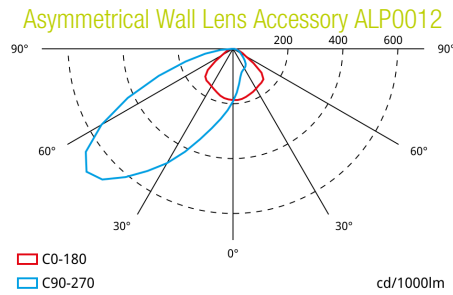

— Photometric guide —

— Accessories —