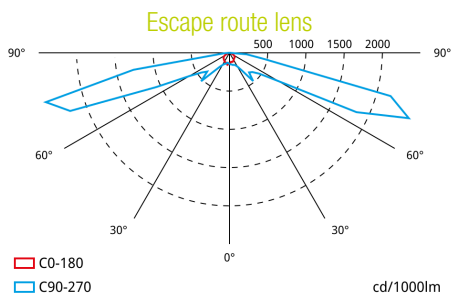

— Photometric guide —

— Accessories —