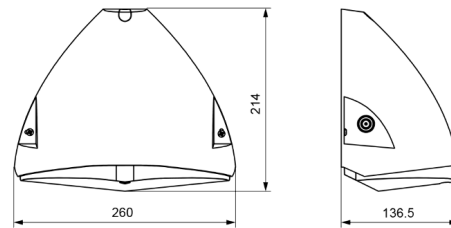

OUTLIGHT

IP65

IK10

WARRANTY

5
YEAR

— Dimensions (mm) —

— Specification —

IP IP65

— Spacing table —

Calculated for reference LOE3300LXP (300 lm)

h	a	b
2.5 m	1,7 m	5,9 m
3 m	0,4 m	5,4 m
3.5 m	-	2,7 m
4 m	-	-
4.5 m	-	-

Spacing data calculated with no reflections and a maintenance factor of 0.9.
Compliant with the updated standard EN-1838:2024.